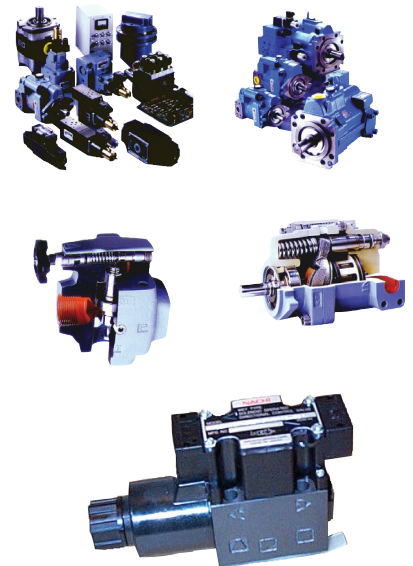

- Adapters
- Ball Valves
- Cylinders
- Directional Control Valves
- Filtration & Fluid Conditioning
- Fittings
- Flanges
- Hydraulic Power Units
- Manifolds
- Proportional Valves
- Pumps (Vane/Piston)
- Quick Disconnects Under Pressure
- Relief Valves
- Sandwich Valves
- Wheel Motors

NACHI